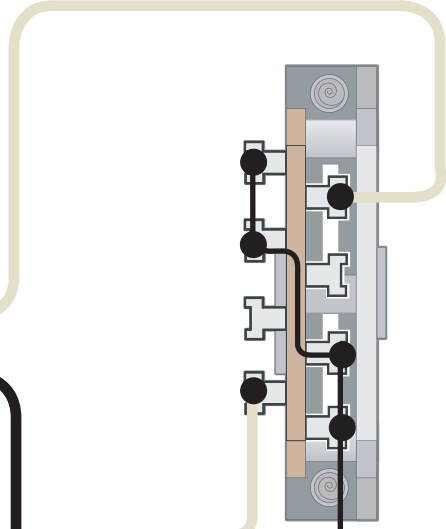

Telecaster Style

Neck pickup

White Black

White Black

3-Way Switch

volume
250K

0.047

tone
250K

Ground wire from bridge

Ground

Hot

Output Jack